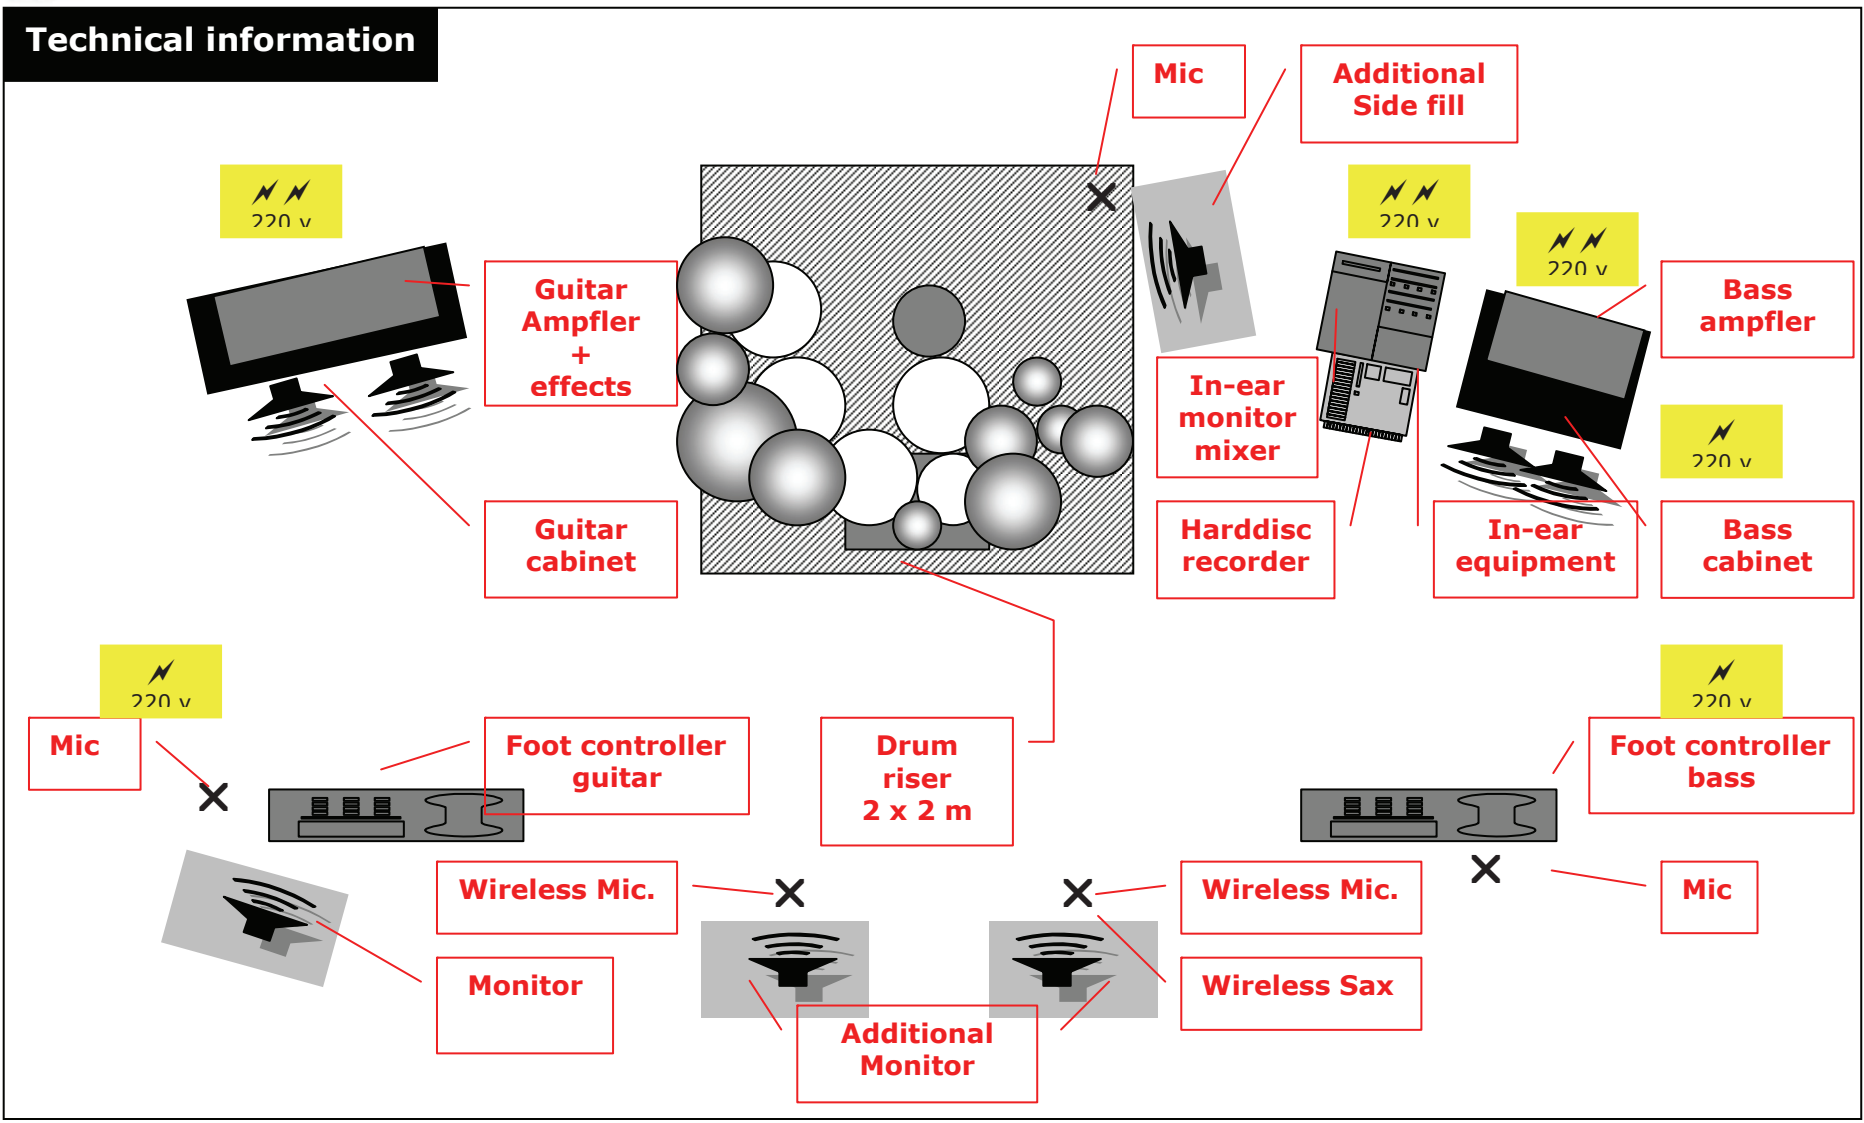

Technical information